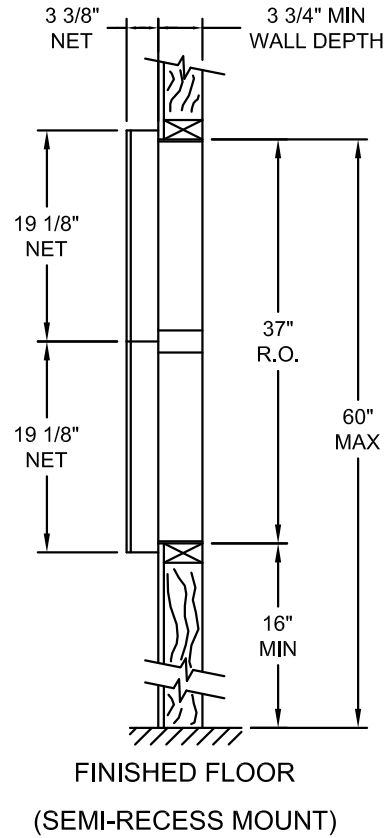

1250 SERIES VERTICAL STYLE MAILBOX DOUBLE ROW INSTALLATION

PRODUCT SERIES: 1250 SERIES DOUBLE ROW

AF FLORENCE
manufacturing company
 5935 Corporate Drive • Manhattan, KS 66503
 www.florencemailboxes.com • (800) 275-1747
 A GIBRALTAR INDUSTRIES COMPANY

MODEL	1250	REV	F
SCALE	NONE	LAST REV DATE	8/24/2012
DRAWING NUMBER	CS5048	DRAWN BY	RAK