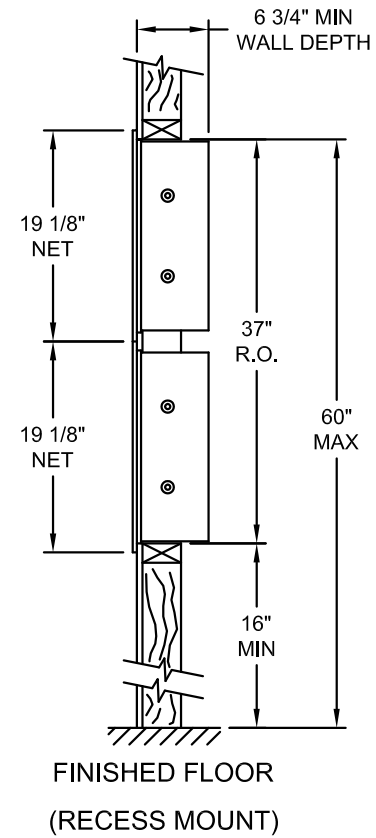

1250 SERIES VERTICAL STYLE MAILBOX DOUBLE ROW INSTALLATION

PRODUCT SERIES: 1250 SERIES DOUBLE ROW

AF FLORENCE
manufacturing company
 5935 Corporate Drive • Manhattan, KS 66503
 www.florencemailboxes.com • (800) 275-1747
 A GIBRALTAR INDUSTRIES COMPANY

MODEL	1250	REV	F
SCALE	NONE	LAST REV DATE	8/24/2012
DRAWING NUMBER	CS5048	DRAWN BY	RAK