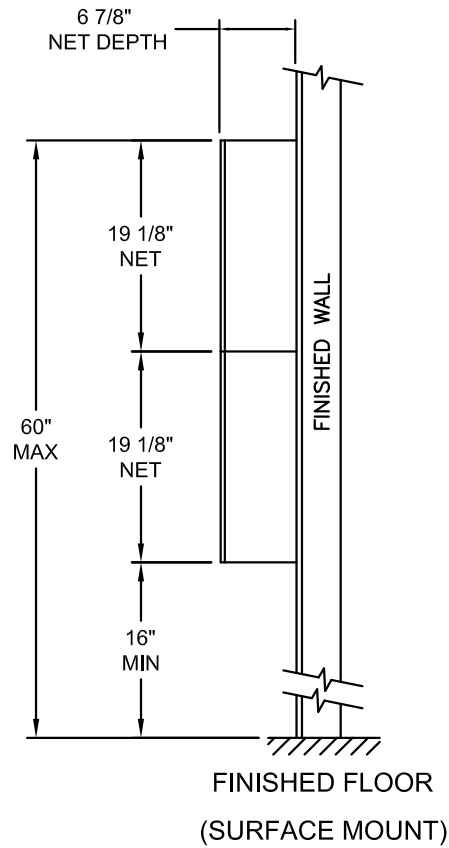

1250 SERIES VERTICAL STYLE MAILBOX DOUBLE ROW INSTALLATION

PRODUCT SERIES: 1250 SERIES DOUBLE ROW

AF FLORENCE
manufacturing company
 5935 Corporate Drive • Manhattan, KS 66503
 www.florencemailboxes.com • (800) 275-1747
 A GIBRALTAR INDUSTRIES COMPANY

MODEL	1250	REV	F
SCALE	NONE	LAST REV DATE	8/24/2012
DRAWING NUMBER	CS5048	DRAWN BY	RAK